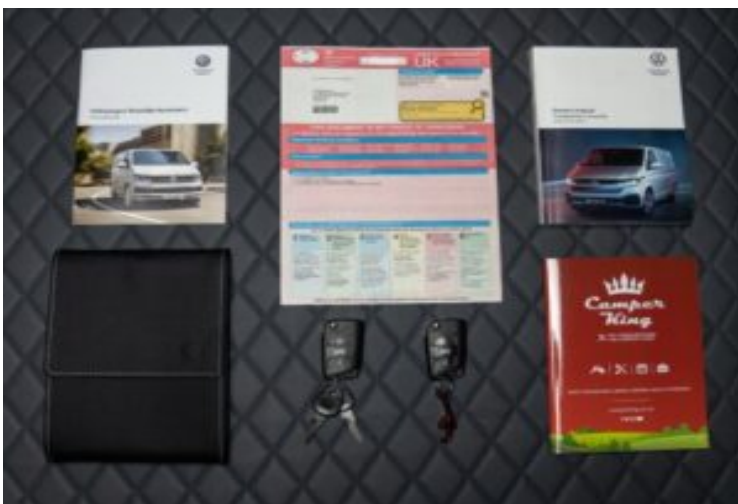

The Camper King Standard Delivery Package

---

2 X Keys

---

6 Months Road Tax

Minimum 12 Months Vehicle Warranty

Minimum 12 Months Conversion

Warranty

Habitation Certificate

Quarter Of A Tank Of Fuel

Latest MOT

Service As Required

Key Conversion Details

All Camper King Conversions Come With A No Quibble 'Rolling Lifetime Warranty'. All We Ask Is That You Come Back To See Us Each Year For Your Annual Habitation Check.

Please Ask For More Details And Our T&C's.