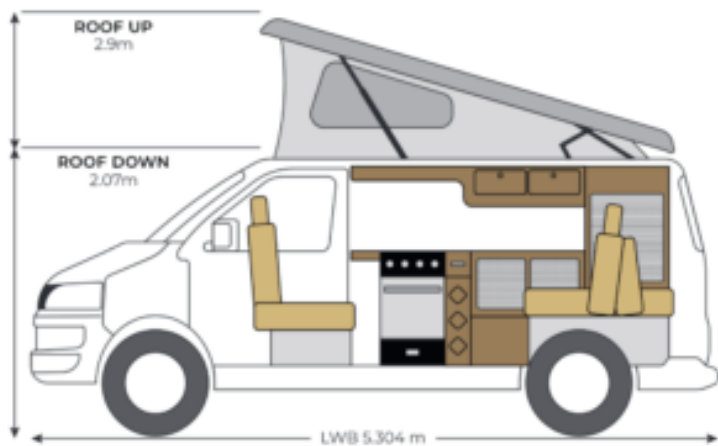

- LARGEST UK CAMPERVAN SUPPLIER
- VANS READY TO DRIVE AWAY TODAY
- VEHICLE WARRANTY
- FULL SERVICE AND MOT CENTRE
- EXCELLENT CUSTOMER SERVICE
- MAINLAND UK DELIVERY AVAILABLE
- TRY BEFORE YOU BUY