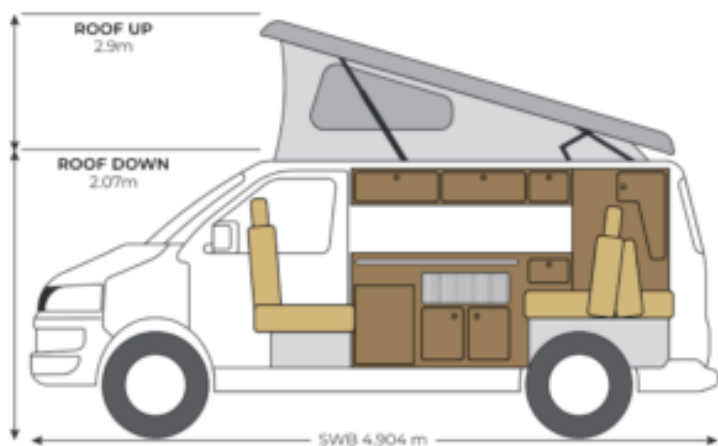

- LARGEST UK CAMPERVAN SUPPLIER
- VANS READY TO DRIVE AWAY TODAY
- VEHICLE WARRANTY
- FULL SERVICE AND MOT CENTRE
- EXCELLENT CUSTOMER SERVICE
- MAINLAND UK DELIVERY AVAILABLE
- TRY BEFORE YOU BUY