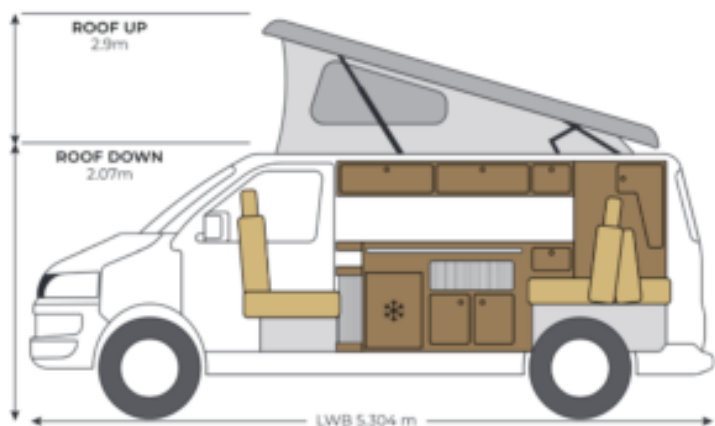

- LARGEST UK CAMPERVAN SUPPLIER
- VANS READY TO DRIVE AWAY TODAY
- VEHICLE WARRANTY
- FULL SERVICE AND MOT CENTRE
- EXCELLENT CUSTOMER SERVICE
- MAINLAND UK DELIVERY AVAILABLE
- TRY BEFORE YOU BUY