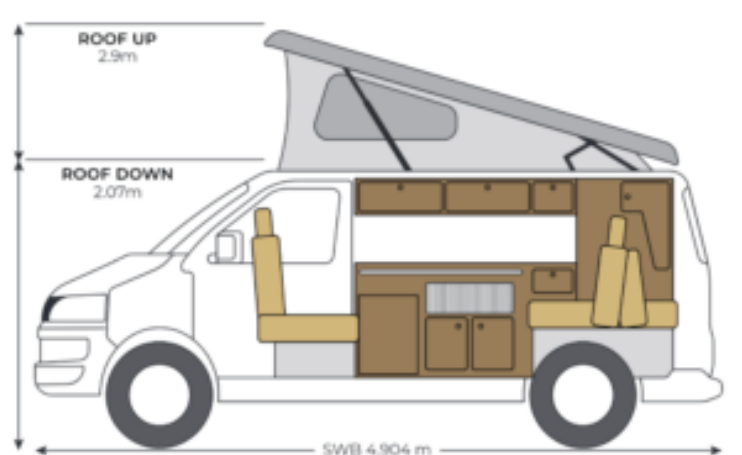

Exterior

Paintwork	
Wheels	20" Gun Metal
Roof	White Pop Top Roof
	Black Roll Out Sunshade With Built In Awning Rail

Key Conversion Details

All Camper King Conversions Come With A No Quibble 'Rolling Lifetime Warranty'. All We Ask Is That You Come Back To See Us Each Year For Your Annual Habitation Check. Please Ask For More Details And Our T&C's.