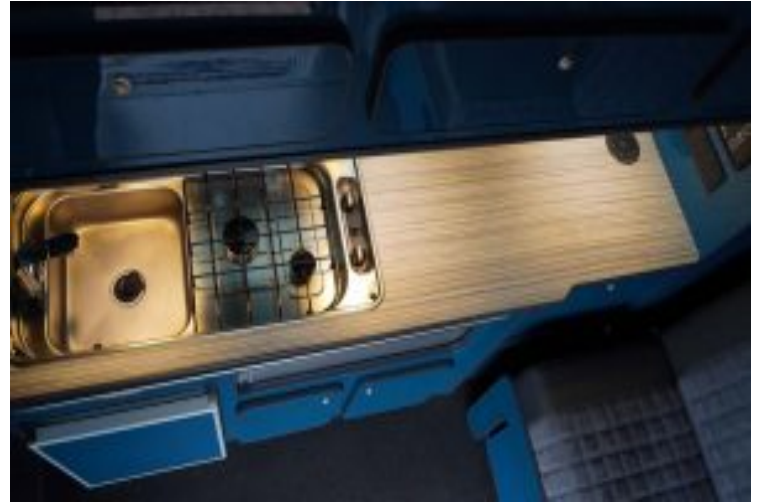

Exterior

Paintwork	
Wheels	20" Gun Metal
Roof	White Pop Top Roof
	Black Roll Out Sunshade With Built In Awning Rail

Key Conversion Details

All Camper King Conversions Come With A No Quibble 'Rolling Lifetime Warranty'. All We Ask Is That You Come Back To See Us Each Year For Your Annual Habitation Check. Please Ask For More Details And Our T&C's.