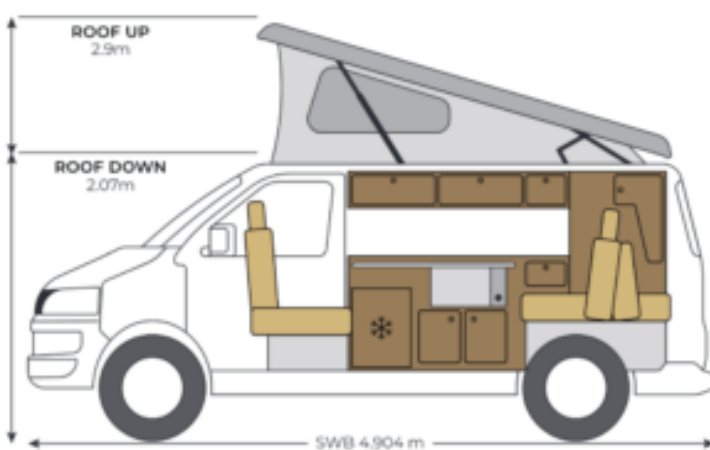

Exterior

| | |
|-----------|---|
| Paintwork | |
| Wheels | 20" Wheels |
| Roof | Standard Roof |
| | Black Roll Out Sunshade With Built In Awning Rail |

Key Conversion Details

All Camper King Conversions Come With A No Quibble 'Rolling Lifetime Warranty'. All We Ask Is That You Come Back To See Us Each Year For Your Annual Habitation Check. Please Ask For More Details And Our T&C's.