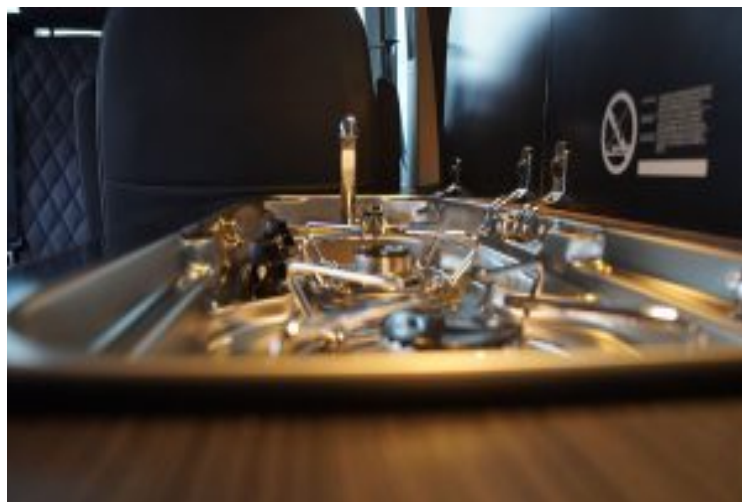

Exterior

Paintwork	
Wheels	20" Black & Chrome
Roof	Colour Coded Pop Top
	Black Roll Out Sunshade With Built In Awning Rail

Key Conversion Details

All Camper King Conversions Come With A No Quibble 'Rolling Lifetime Warranty'. All We Ask Is That You Come Back To See Us Each Year For Your Annual Habitation Check. Please Ask For More Details And Our T&C's.