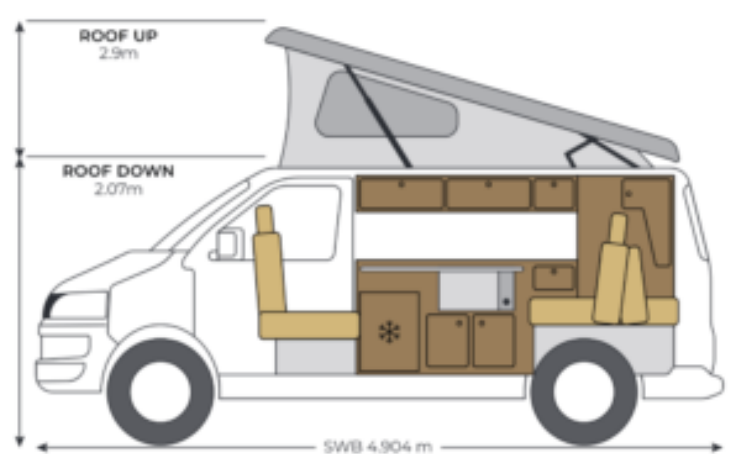

Exterior

Paintwork	
Wheels	20" Black & Chrome
Roof	Colour Coded Pop Top
	Black Roll Out Sunshade With Built In Awning Rail

Key Conversion Details

All Camper King Conversions Come With A No Quibble 'Rolling Lifetime Warranty'. All We Ask Is That You Come Back To See Us Each Year For Your Annual Habitation Check. Please Ask For More Details And Our T&C's.